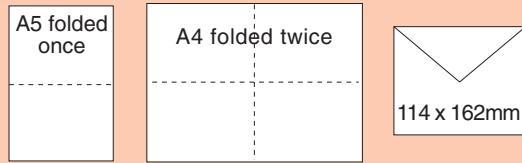

International Paper Sizes

Standard Paper Sizes

Paper 'A' Sizes

A0 - 1189 x 841mm (46 ³ / ₄ " x 33 ¹ / ₈ ")	A4 - 297 x 210mm (11 ³ / ₄ " x 8 ¹ / ₄ ")
A1 - 841 x 594mm (33 ¹ / ₈ " x 23 ³ / ₈ ")	A5 - 210 x 148mm (8 ¹ / ₄ " x 5 ⁷ / ₈ ")
A2 - 594 x 420mm (23 ³ / ₈ " x 16 ¹ / ₂ ")	A6 - 148 x 105mm (5 ⁷ / ₈ " x 4 ¹ / ₈ ")
A3 - 420 x 297mm (16 ¹ / ₂ " x 11 ³ / ₄ ")	A7 - 105 x 74mm (4 ¹ / ₈ " x 2 ⁷ / ₈ ")

To convert inches to millimetres - multiply by 25.4
 To convert millimetres to inches - multiply by 0.0394

Envelopes/Paper Guide

C6

DL

C5

C4

Where Is The Flap?

So the second number of the size is the opening