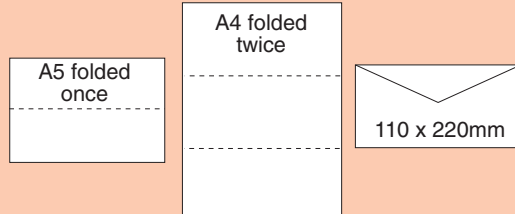

International Paper Sizes

Standard Paper Sizes

Paper 'A' Sizes

A0 - 1189 x 841mm (46 ³ / ₄ " x 33 ¹ / ₈ ")	A4 - 297 x 210mm (11 ³ / ₄ " x 8 ¹ / ₄ ")
A1 - 841 x 594mm (33 ¹ / ₈ " x 23 ³ / ₈ ")	A5 - 210 x 148mm (8 ¹ / ₄ " x 5 ⁷ / ₈ ")
A2 - 594 x 420mm (23 ³ / ₈ " x 16 ¹ / ₂ ")	A6 - 148 x 105mm (5 ⁷ / ₈ " x 4 ¹ / ₈ ")
A3 - 420 x 297mm (16 ¹ / ₂ " x 11 ³ / ₄ ")	A7 - 105 x 74mm (4 ¹ / ₈ " x 2 ⁷ / ₈ ")

To convert inches to millimetres - multiply by 25.4
 To convert millimetres to inches - multiply by 0.0394

Envelopes/Paper Guide

C6

DL

C5

C4

Where Is The Flap?

So the second number of the size is the opening