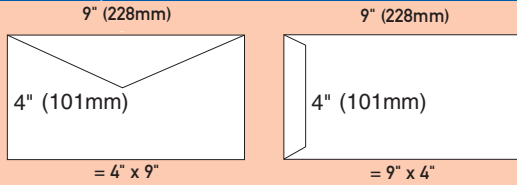

International Paper Sizes

Standard Paper Sizes

Paper 'A' Sizes

A0 - 1189 x 841mm (46 ³ / ₄ " x 33 ¹ / ₈ ")	A4 - 297 x 210mm (11 ³ / ₄ " x 8 ¹ / ₄ ")
A1 - 841 x 594mm (33 ¹ / ₈ " x 23 ³ / ₈ ")	A5 - 210 x 148mm (8 ¹ / ₄ " x 5 ⁷ / ₈ ")
A2 - 594 x 420mm (23 ³ / ₈ " x 16 ¹ / ₂ ")	A6 - 148 x 105mm (5 ⁷ / ₈ " x 4 ¹ / ₈ ")
A3 - 420 x 297mm (16 ¹ / ₂ " x 11 ³ / ₄ ")	A7 - 105 x 74mm (4 ¹ / ₈ " x 2 ⁷ / ₈ ")

To convert inches to millimetres - multiply by 25.4
 To convert millimetres to inches - multiply by 0.0394

Envelopes/Paper Guide

C6

DL

C5

C4

Where Is The Flap?

So the second number of the size is the opening