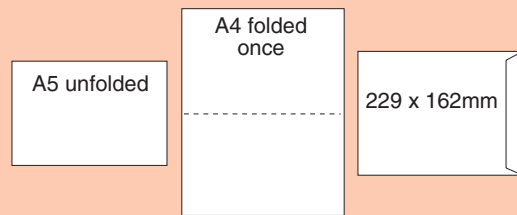

International Paper Sizes

Standard Paper Sizes

Paper 'A' Sizes

A0 - 1189 x 841mm (46 ³ / ₄ " x 33 ¹ / ₈ ")	A4 - 297 x 210mm (11 ³ / ₄ " x 8 ¹ / ₄ ")
A1 - 841 x 594mm (33 ¹ / ₈ " x 23 ³ / ₈ ")	A5 - 210 x 148mm (8 ¹ / ₄ " x 5 ⁷ / ₈ ")
A2 - 594 x 420mm (23 ³ / ₈ " x 16 ¹ / ₂ ")	A6 - 148 x 105mm (5 ⁷ / ₈ " x 4 ¹ / ₈ ")
A3 - 420 x 297mm (16 ¹ / ₂ " x 11 ³ / ₄ ")	A7 - 105 x 74mm (4 ¹ / ₈ " x 2 ⁷ / ₈ ")

To convert inches to millimetres - multiply by 25.4
 To convert millimetres to inches - multiply by 0.0394

Envelopes/Paper Guide

C6

DL

C5

C4

Where Is The Flap?

So the second number of the size is the opening