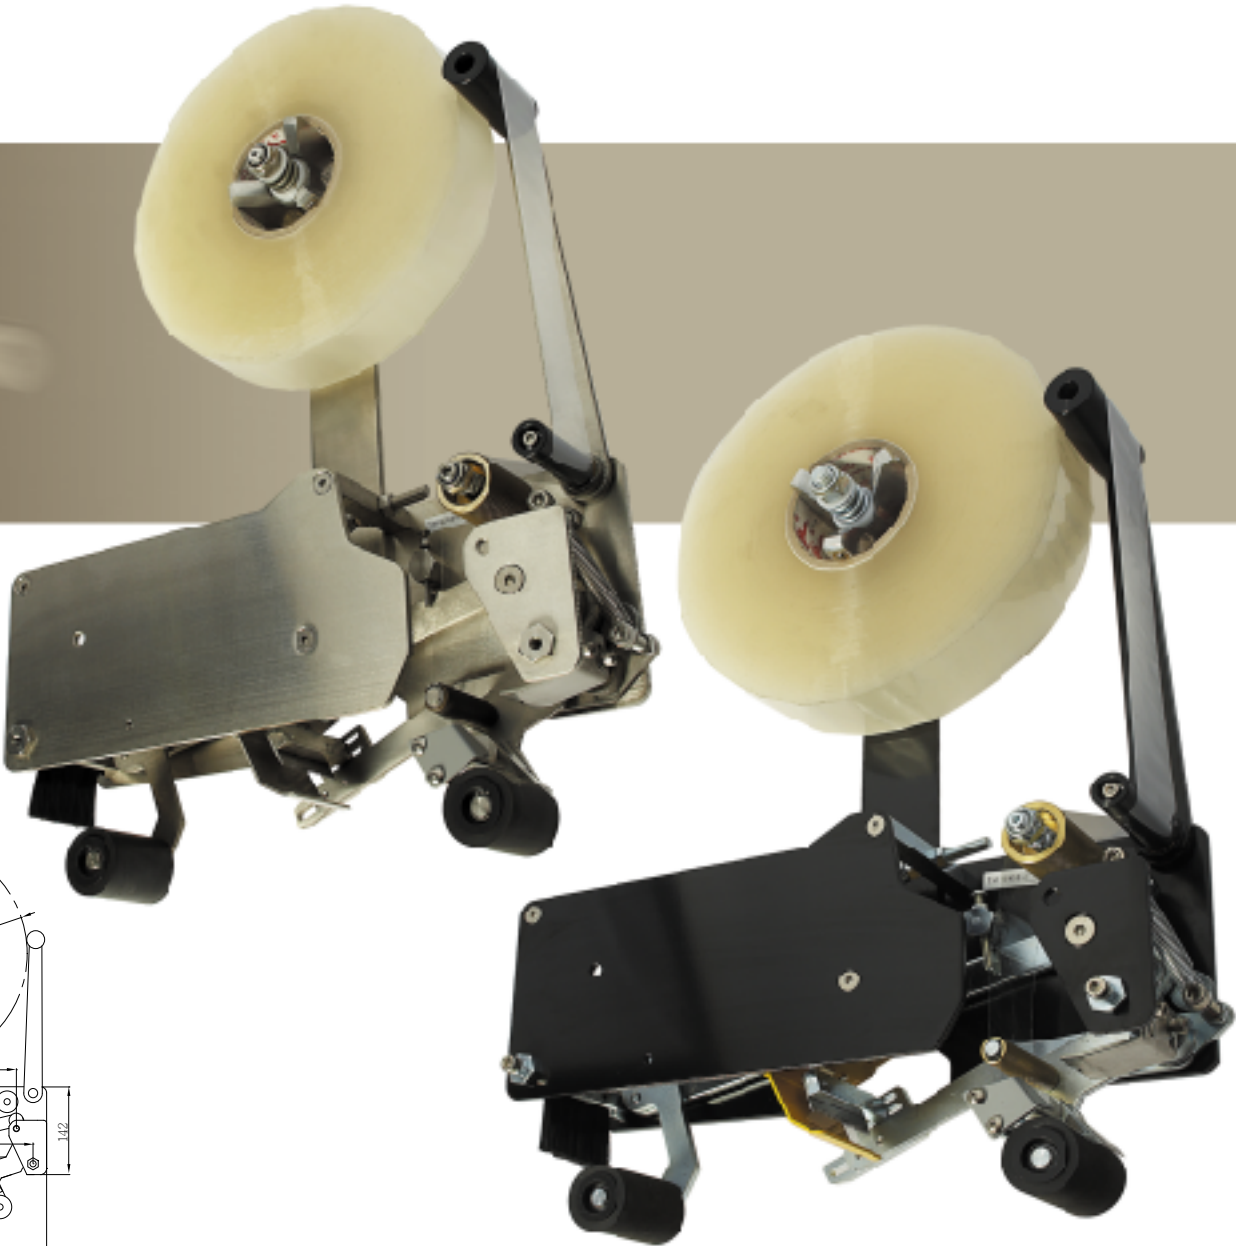

# EXC-101/101S

EXC-SERIES

### SPECIFICATION

TAPE WIDTH	1 1/2", 2"
SPEED	30 METERS/MINUTE
ADJUSTABLE TAPE LEG	45mm - 55mm

### OPTIONS

- 3" Tape
- 35mm Tape leg on request